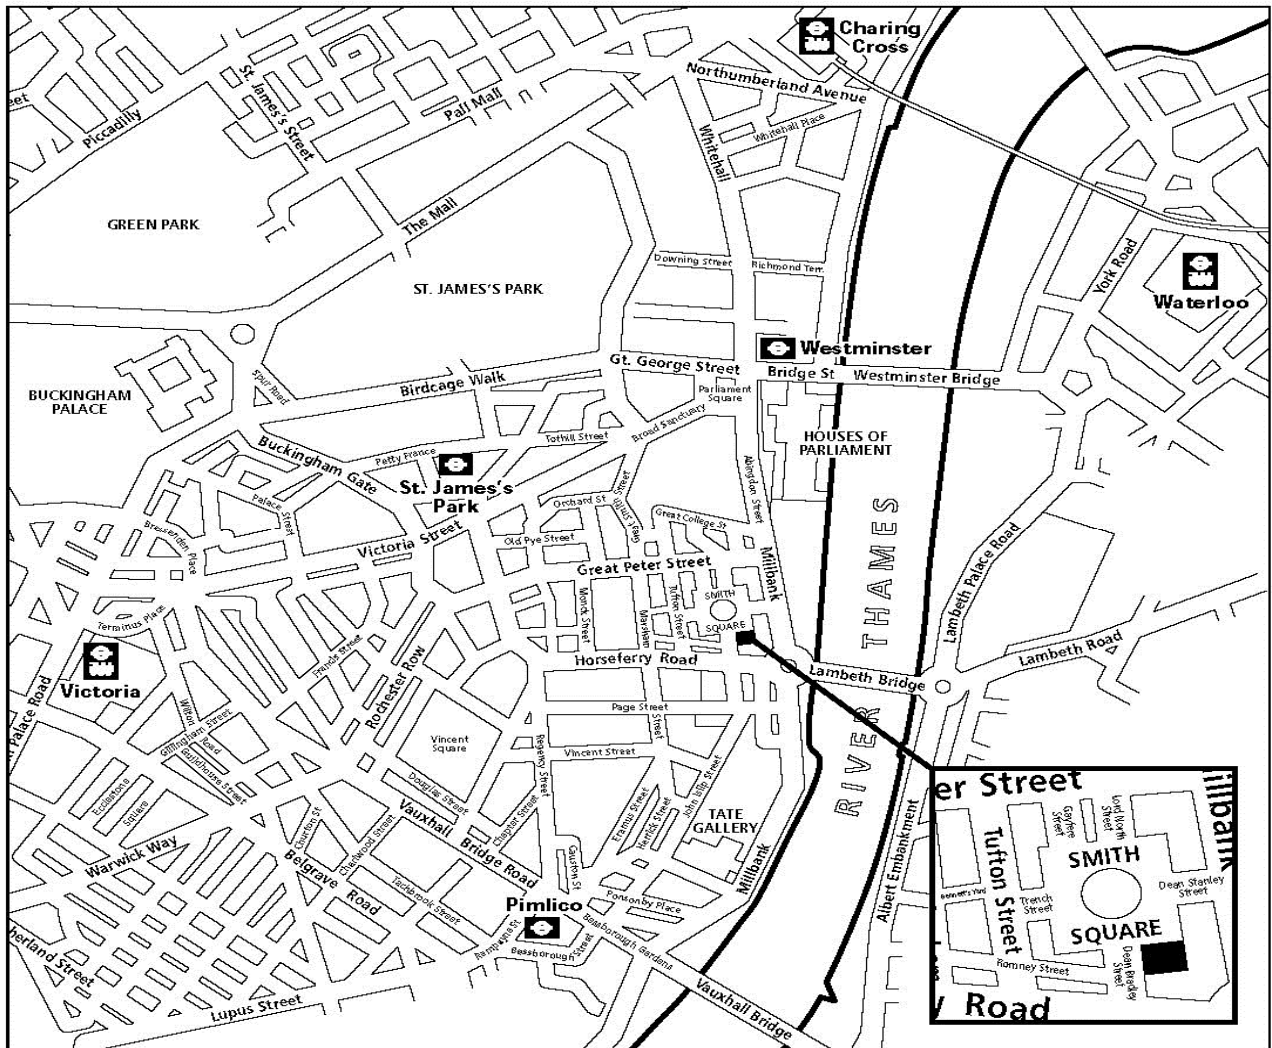

## LGA Location Map

### Bus routes - Horseferry Road

**507** Waterloo - Victoria  
**C10** Canada Water - Pimlico - Victoria  
**88** Camden Town - Whitehall - Westminster - Pimlico - Clapham Common

### Public transport

Local Government House is well served by public transport. The nearest mainline stations are; **Victoria** and **Waterloo**; the local underground stations are **St James's Park** (Circle and District Lines); **Westminster** (Circle, District and Jubilee Lines); and **Pimlico** (Victoria Line), all about 10 minutes walk away. Buses **3** and **87** travel along **Millbank**, and the **507** between Victoria and Waterloo goes close by at the end of **Dean Bradley Street**.

Horseferry Road/Arneway Street